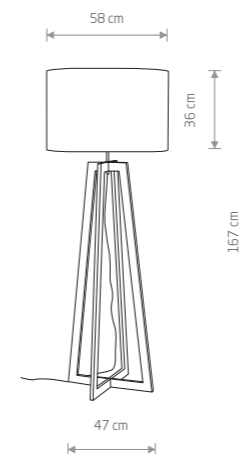

ROCKET

fabric, plywood

8490 8448

1xE27, max 40W

ACROSS

plywood, fabric, braided cable

6927

1xE27, max 60W