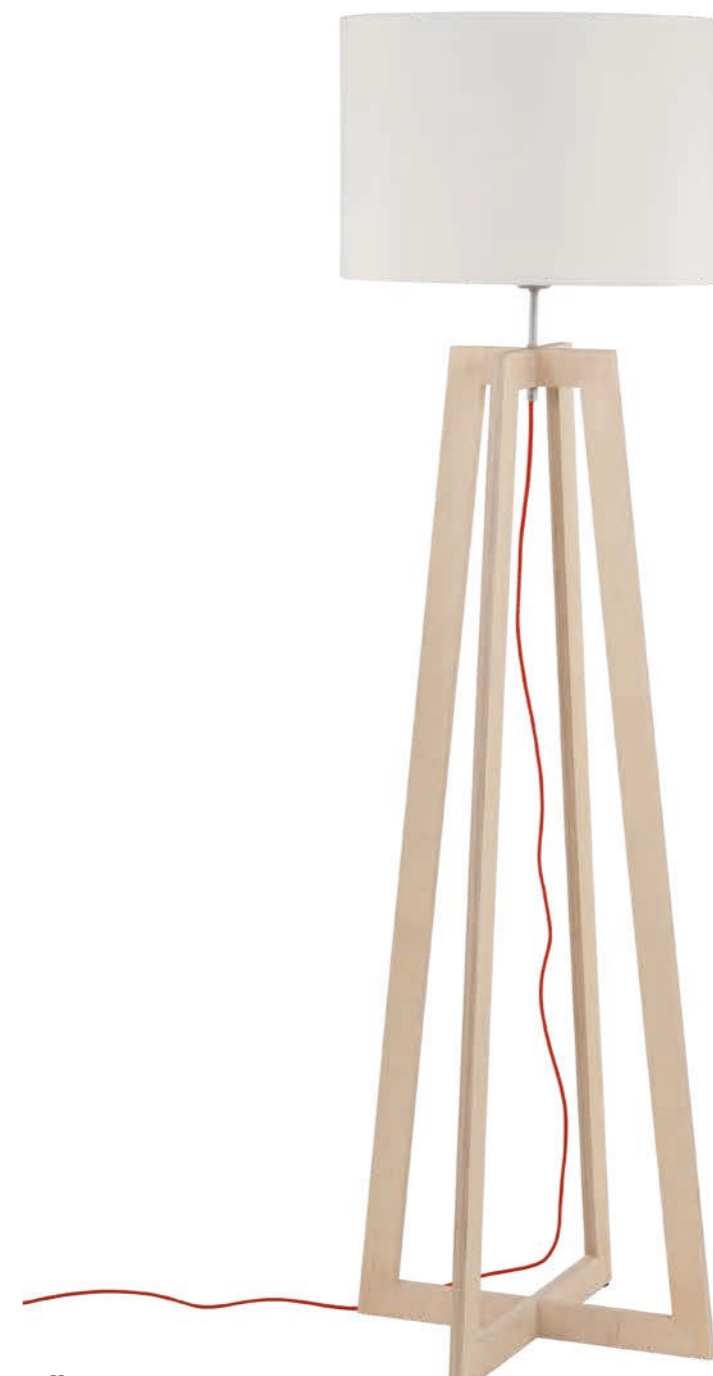

ROCKET

fabric, plywood

8490 8448

1xE27, max 40W

ACROSS

plywood, fabric, braided cable

6927

1xE27, max 60W