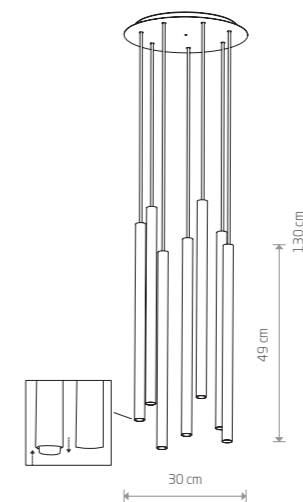

LASER 490 8922

LASER 1000 7668

LASER 1000
 painted steel

- 7667
- 7xG9, max 10W only LED
- solid brass, painted steel
- 7668
- 7xG9, max 10W only LED

LASER 490 8920

LASER 490
 painted steel

- 8918 ■ 8920
- 7xG9, max 10W only LED
- solid brass, painted steel
- 8921
- 7xG9, max 10W only LED

LASER 490
 painted steel

- 8922 ■ 8923
- 10xG9, max 10W only LED
- solid brass, painted steel
- 8924
- 10xG9, max 10W only LED