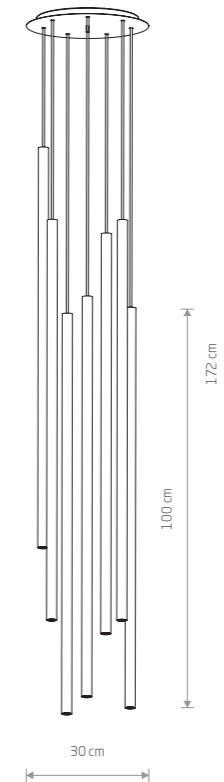

LASER 490 8922

LASER 1000 7668

LASER 1000
 painted steel

- 7667
- 7xG9, max 10W only LED
- solid brass, painted steel
- 7668
- 7xG9, max 10W only LED

LASER 490 8920

LASER 490
 painted steel

- 8918 ■ 8920
- 7xG9, max 10W only LED
- solid brass, painted steel
- 8921
- 7xG9, max 10W only LED

LASER 490
 painted steel

- 8922 ■ 8923
- 10xG9, max 10W only LED
- solid brass, painted steel
- 8924
- 10xG9, max 10W only LED