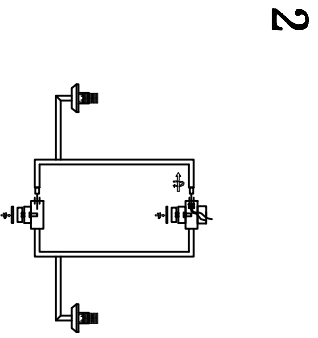

# MODEL: 4408+6/S

## Safety precautions:

1. The power do not exceed the prescribed range (rated voltage AC220-240V 50Hz).
2. Please cut off the power supply while replacing the light source and other maintenance operation.
3. The plate fixed on the ceiling must be able to withstand the weight more than 3 times of the object.
4. After installation is complete, check the glass right or not? If it is damaged, it should be replaced immediately.