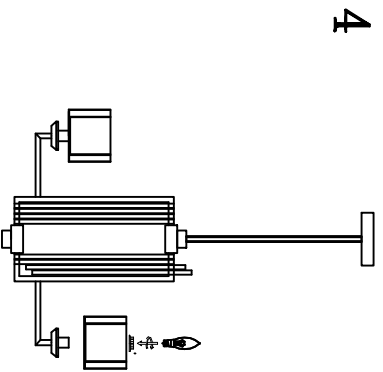

# MODEL: 4408+6/S

## Safety precautions:

1. The power do not exceed the prescribed range (rated voltage AC220-240V 50Hz).
2. Please cut off the power supply while replacing the light source and other maintenance operation.
3. The plate fixed on the ceiling must be able to withstand the weight more than 3 times of the object.
4. After installation is complete, check the glass right or not? If it is damaged, it should be replaced immediately.