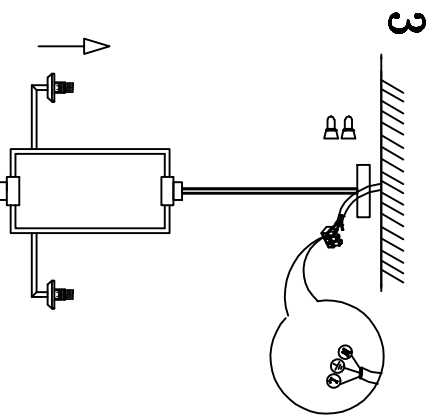

# MODEL: 4408+6/S

## Safety precautions:

1. The power do not exceed the prescribed range (rated voltage AC220-240V 50Hz).
2. Please cut off the power supply while replacing the light source and other maintenance operation.
3. The plate fixed on the ceiling must be able to withstand the weight more than 3 times of the object.
4. After installation is complete, check the glass right or not? If it is damaged, it should be replaced immediately.