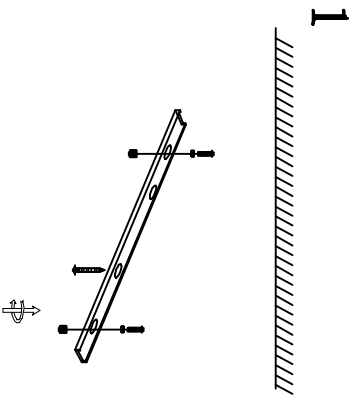

# MODEL: 4408+6/S

## Safety precautions:

1. The power do not exceed the prescribed range (rated voltage AC220-240V 50Hz).
2. Please cut off the power supply while replacing the light source and other maintenance operation.
3. The plate fixed on the ceiling must be able to withstand the weight more than 3 times of the object.
4. After installation is complete, check the glass right or not? If it is damaged, it should be replaced immediately.