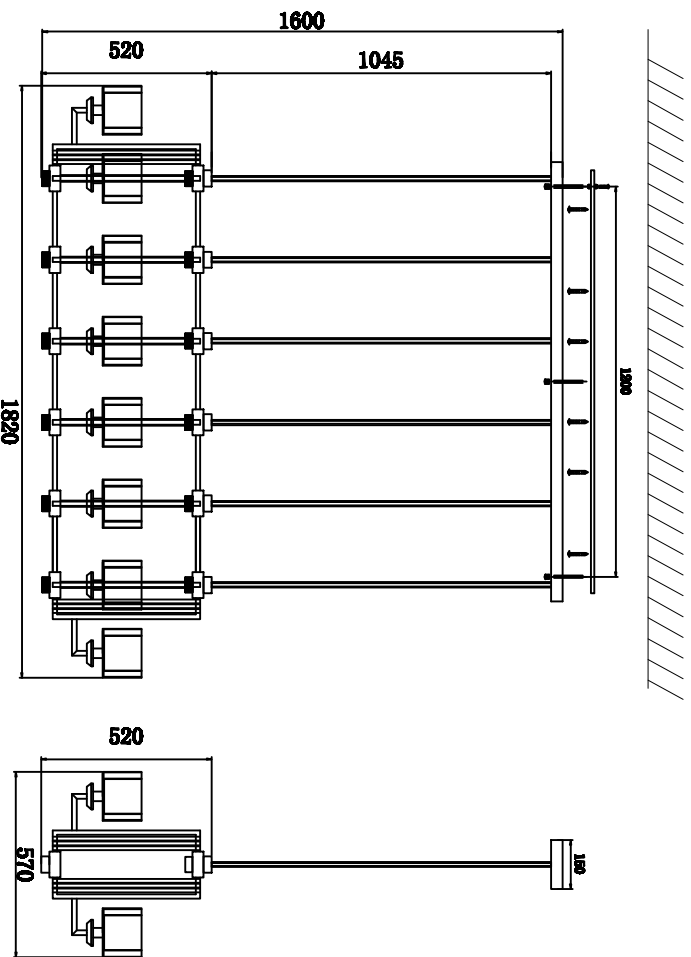

# MODEL: 4408+6/S

## Safety precautions:

1. The power do not exceed the prescribed range (rated voltage AC220-240V 50Hz).
2. Please cut off the power supply while replacing the light source and other maintenance operation.
3. The plate fixed on the ceiling must be able to withstand the weight more than 3 times of the object.
4. After installation is complete, check the glass right or not? If it is damaged, it should be replaced immediately.