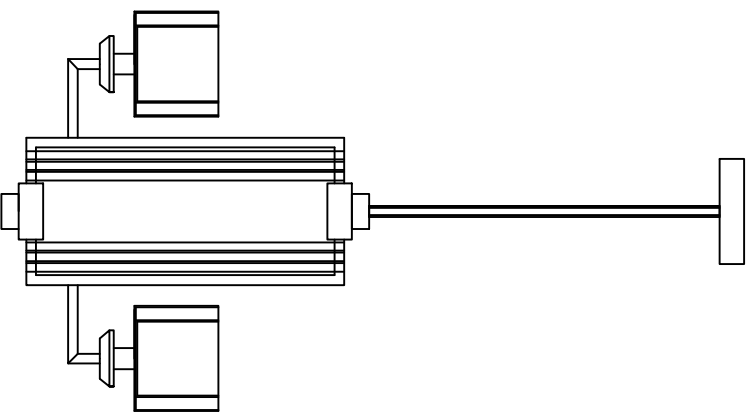

# MODEL: 4408+6/S

## Safety precautions:

1. The power do not exceed the prescribed range (rated voltage AC220-240V 50Hz).
2. Please cut off the power supply while replacing the light source and other maintenance operation.
3. The plate fixed on the ceiling must be able to withstand the weight more than 3 times of the object.
4. After installation is complete, check the glass right or not? If it is damaged, it should be replaced immediately.